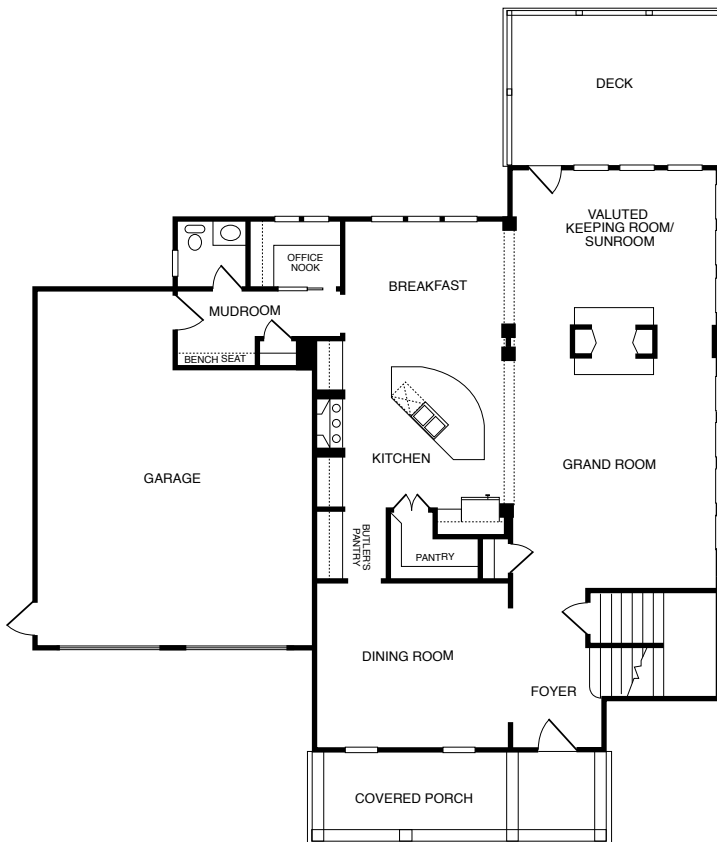

OLDE HERITAGE MANOR

3,193 Square Feet

Four Bedrooms, Three and a half baths.
Olde Heritage offers a spacious open first floor,
with more than enough living space on the
second floor. The see-through fireplace connects
the sunroom to the grand room, adding a
luxurious touch to this gorgeous home.

First Floor

Second Floor

This information is deemed reliable but not guaranteed. All details and illustrations are approximate and may vary from actual plans and specifications. 12/23/14