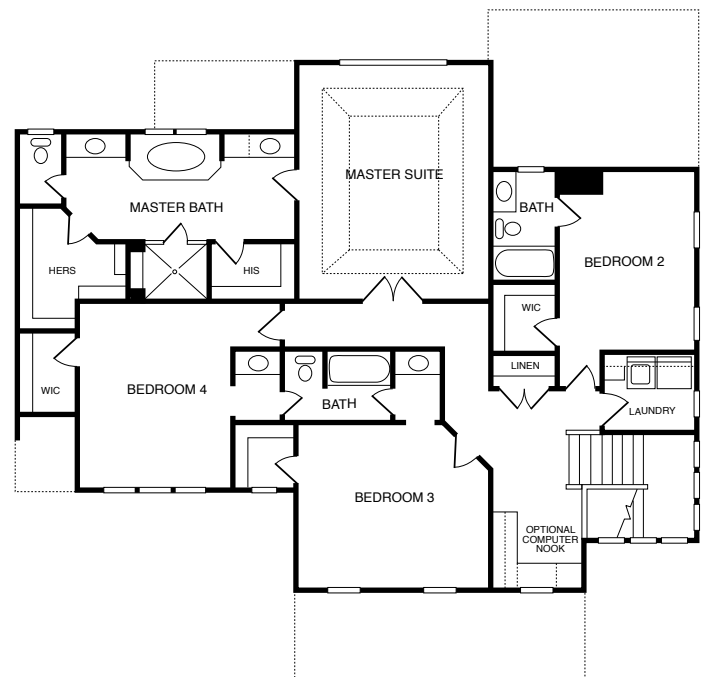

OLDE HERITAGE MANOR

3,193 Square Feet

Four Bedrooms, Three and a half baths.
Olde Heritage offers a spacious open first floor,
with more than enough living space on the
second floor. The see-through fireplace connects
the sunroom to the grand room, adding a
luxurious touch to this gorgeous home.

First Floor

Second Floor

This information is deemed reliable but not guaranteed. All details and illustrations are approximate and may vary from actual plans and specifications. 12/23/14