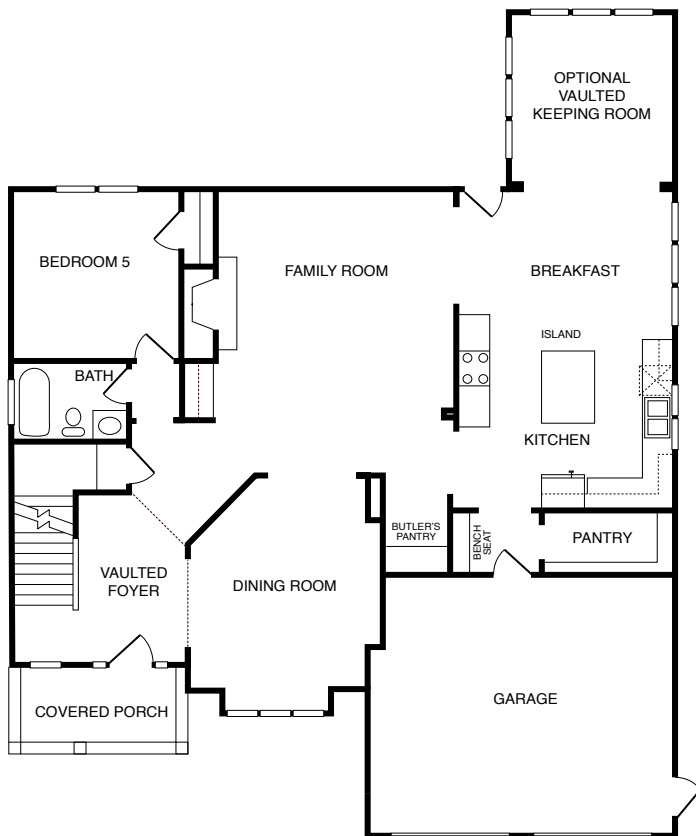

SAGAMORE

2,955 Square Feet, Five Bedrooms, Four Baths.

Sagamore is a versatile plan with a stunning master suite, with three other bedrooms on the second floor. A fifth guest bedroom on the first floor adds to the ample space in this home. With an open floor kitchen and family room, any size family can call the Sagamore home.

First Floor

Second Floor

This information is deemed reliable but not guaranteed. All details and illustrations are approximate and may vary from actual plans and specifications. 12/23/14