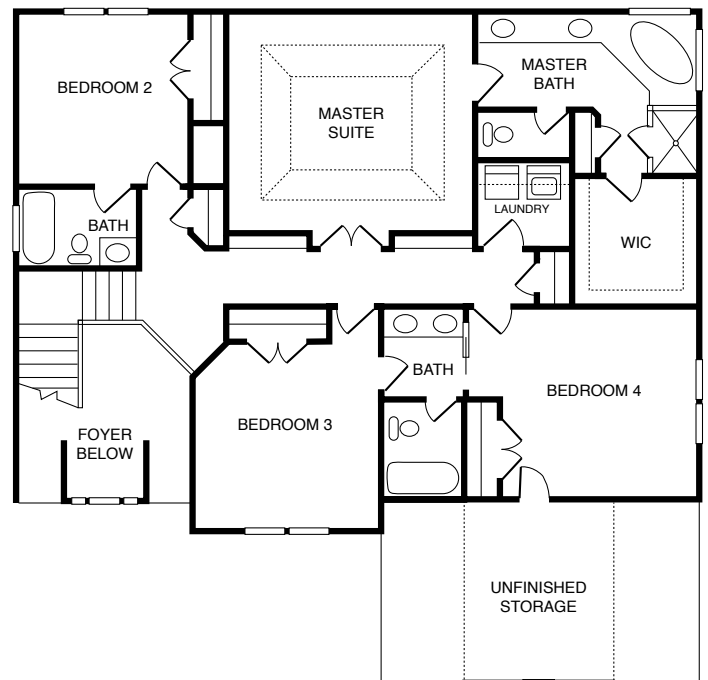

SAGAMORE

2,955 Square Feet, Five Bedrooms, Four Baths.

Sagamore is a versatile plan with a stunning master suite, with three other bedrooms on the second floor. A fifth guest bedroom on the first floor adds to the ample space in this home. With an open floor kitchen and family room, any size family can call the Sagamore home.

First Floor

Second Floor

This information is deemed reliable but not guaranteed. All details and illustrations are approximate and may vary from actual plans and specifications. 12/23/14