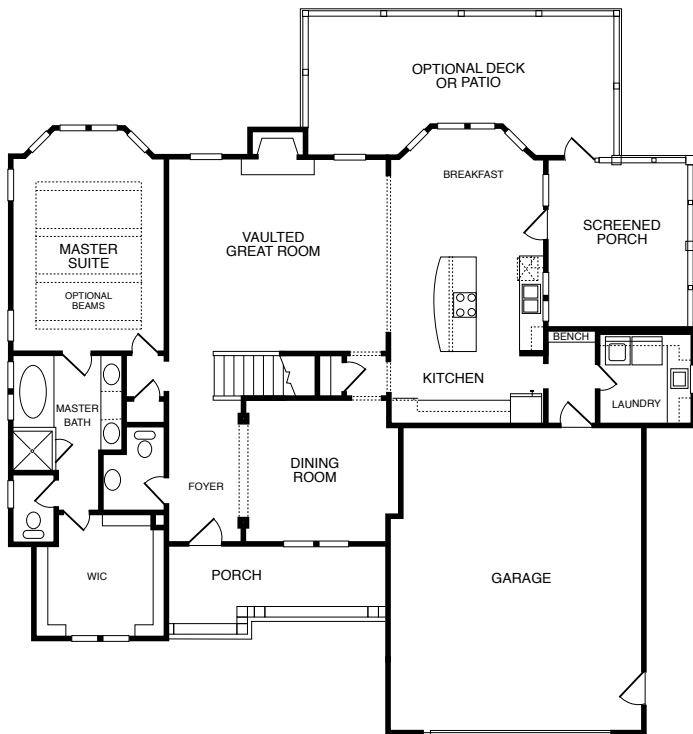

SPRINGMILL

2,614 Square Feet

First Floor Master, Two and a half Baths.

Springmill, a comfortable home with four bedrooms, has more than enough space for families of any size. Storage area is no issue, while the gorgeous optional deck or patio off of screen porch offer more than enough outdoor entertaining space.

First Floor

Second Floor

This information is deemed reliable but not guaranteed. All details and illustrations are approximate and may vary from actual plans and specifications. 12/23/14

Springmill Optional Room Designs