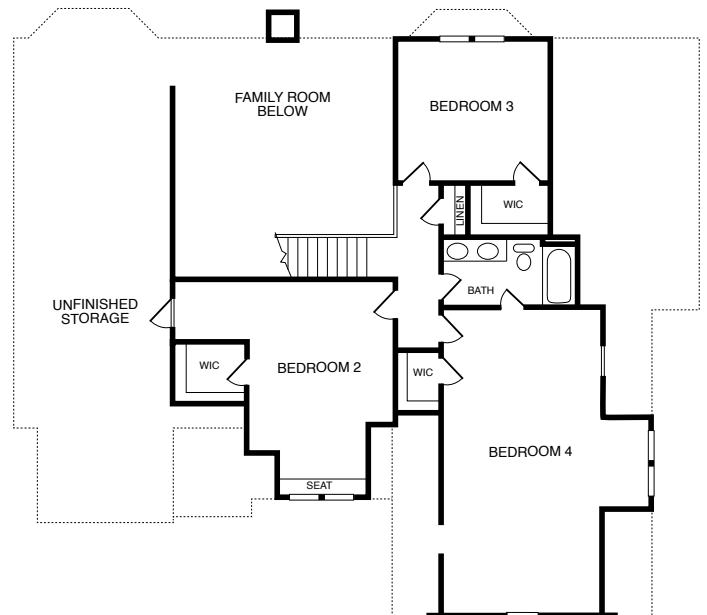

SPRINGMILL

2,614 Square Feet

First Floor Master, Two and a half Baths.

Springmill, a comfortable home with four bedrooms, has more than enough space for families of any size. Storage area is no issue, while the gorgeous optional deck or patio off of screen porch offer more than enough outdoor entertaining space.

First Floor

Second Floor

This information is deemed reliable but not guaranteed. All details and illustrations are approximate and may vary from actual plans and specifications. 12/23/14

Springmill Optional Room Designs