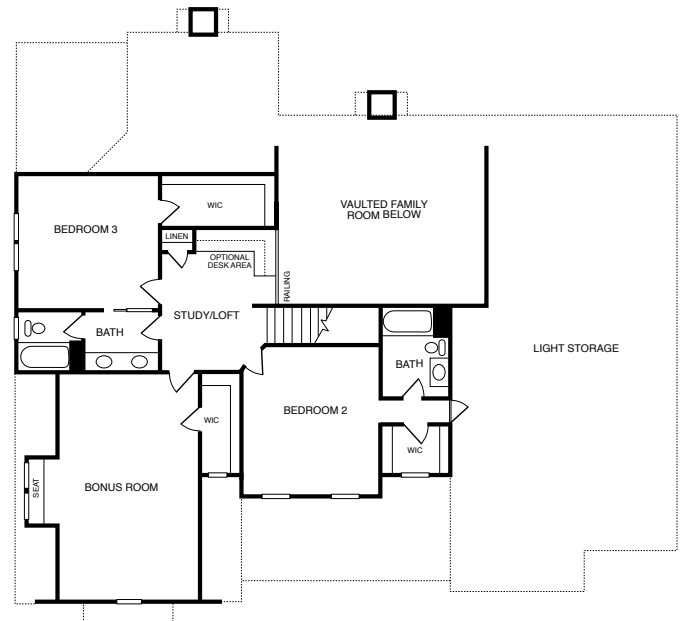

## DOWNING PARK

3,497 Square Feet, First Floor Master, Four Baths.

Downing Park is a spacious and gorgeous floor plan, catering to the needs of a family of any size. With two covered porches, a deck, and an open floor plan on the first floor, there is plenty of space for family and friends.

### First Floor

### Second Floor

*This information is deemed reliable but not guaranteed. All details and illustrations are approximate and may vary from actual plans and specifications. 12/23/14*