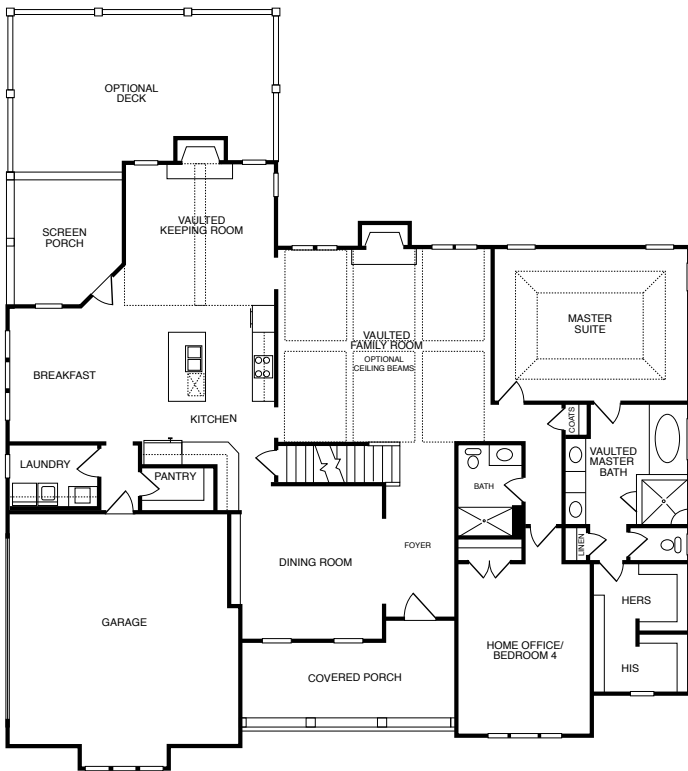

## DOWNING PARK

3,497 Square Feet, First Floor Master, Four Baths.

Downing Park is a spacious and gorgeous floor plan, catering to the needs of a family of any size. With two covered porches, a deck, and an open floor plan on the first floor, there is plenty of space for family and friends.

### First Floor

### Second Floor

*This information is deemed reliable but not guaranteed. All details and illustrations are approximate and may vary from actual plans and specifications. 12/23/14*