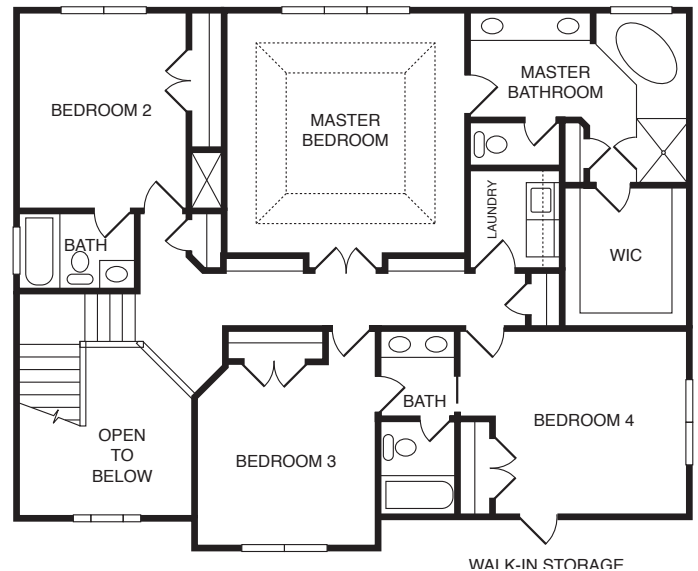

## WESTMORELAND

3,100 Square Feet, Five Bedrooms, Four Baths.

Westmoreland is a versatile plan with a stunning master suite, with three other bedrooms on the second floor.

A fifth guest bedroom on the first floor adds to the ample space in this home. With an open floor kitchen and family room, any size family can call the Westmoreland home.

### First Floor

### Second Floor

*This information is deemed reliable but not guaranteed. All details and illustrations are approximate and may vary from actual plans and specifications. 11/9/2015*