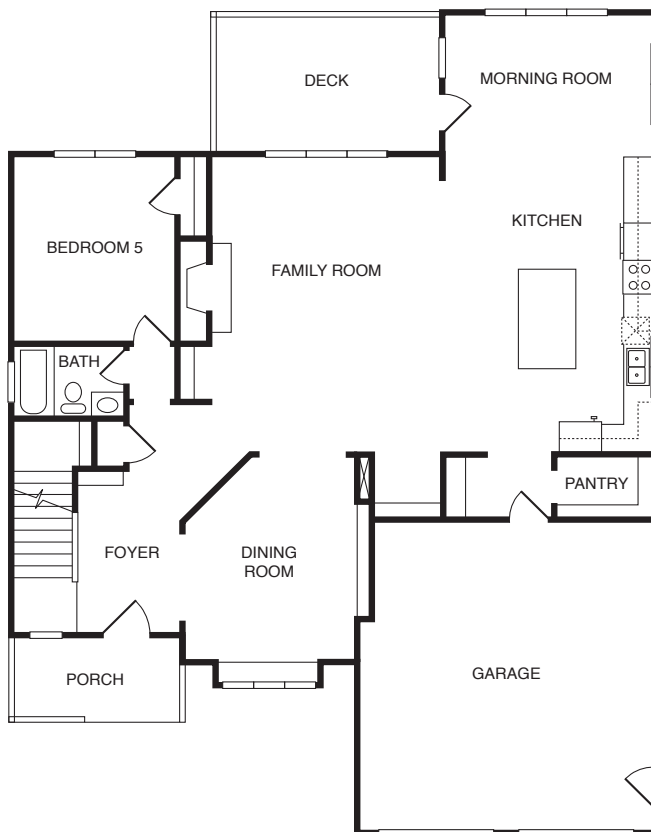

## WESTMORELAND

3,100 Square Feet, Five Bedrooms, Four Baths.

Westmoreland is a versatile plan with a stunning master suite, with three other bedrooms on the second floor.

A fifth guest bedroom on the first floor adds to the ample space in this home. With an open floor kitchen and family room, any size family can call the Westmoreland home.

### First Floor

### Second Floor

*This information is deemed reliable but not guaranteed. All details and illustrations are approximate and may vary from actual plans and specifications. 11/9/2015*