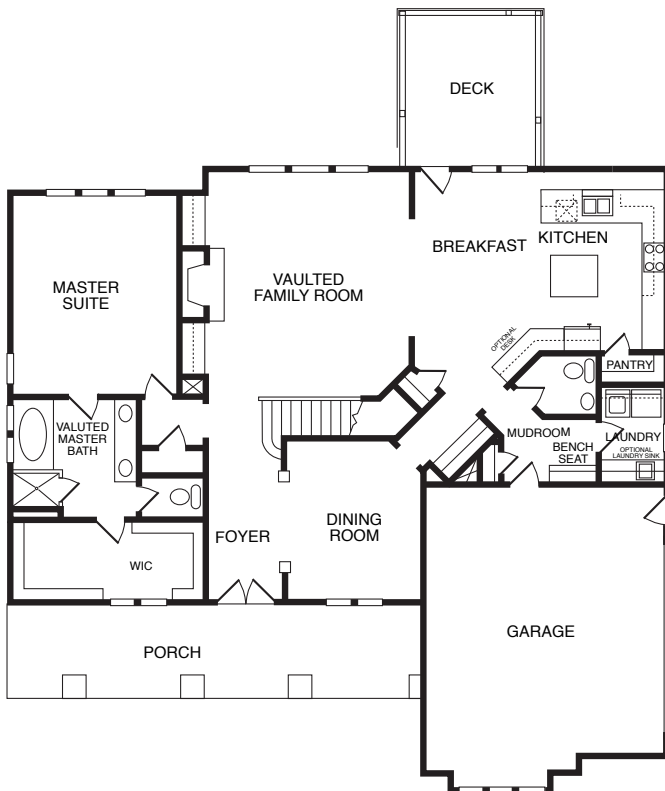

**HARRING
CONSTRUCTION**

KENSINGTON PARK 2

2,640-3,200 Square Feet, First Floor Master, Three Baths.

Kensington Park can accommodate families of any size, offering perfect amounts of living and storage spaces, while maintaining the close-knit feel that families love. With outdoor entertaining areas, vaulted ceilings and functional rooms, Kensington Park is ideal for the ever-changing buyer.

First Floor

Second Floor

This information is deemed reliable but not guaranteed. All details and illustrations are approximate and may vary from actual plans and specifications. 12/23/14

Kensington Park Optional Room Designs