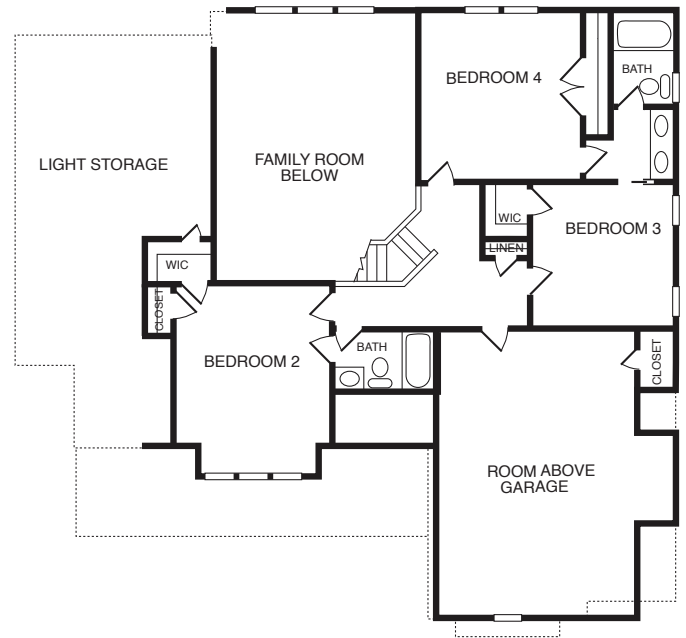

**HARRING
CONSTRUCTION**

KENSINGTON PARK 2

2,640-3,200 Square Feet, First Floor Master, Three Baths.

Kensington Park can accommodate families of any size, offering perfect amounts of living and storage spaces, while maintaining the close-knit feel that families love. With outdoor entertaining areas, vaulted ceilings and functional rooms, Kensington Park is ideal for the ever-changing buyer.

First Floor

Second Floor

This information is deemed reliable but not guaranteed. All details and illustrations are approximate and may vary from actual plans and specifications. 12/23/14

Kensington Park Optional Room Designs