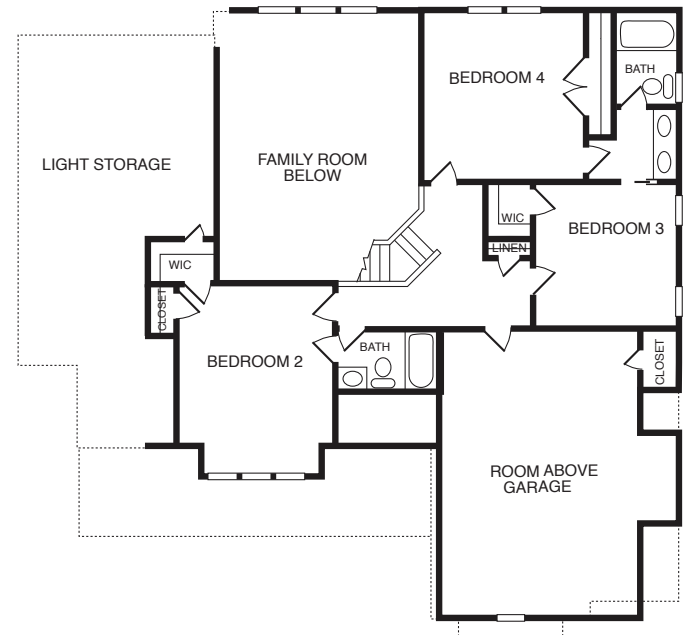

## KENSINGTON PARK

2,640-3,200 Square Feet, First Floor Master, Three Baths.

Kensington Park can accommodate families of any size, offering perfect amounts of living and storage spaces, while maintaining the close-knit feel that families love. With outdoor entertaining areas, vaulted ceilings and functional rooms, Kensington Park is ideal for the ever-changing buyer.

### First Floor

### Second Floor

*This information is deemed reliable but not guaranteed. All details and illustrations are approximate and may vary from actual plans and specifications. 12/23/14*