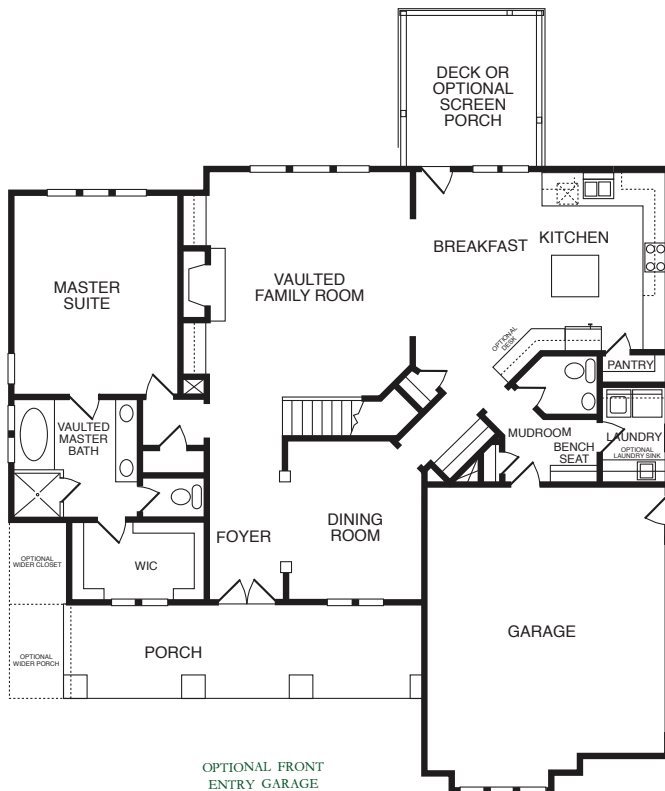

## KENSINGTON PARK

2,640-3,200 Square Feet, First Floor Master, Three Baths.

Kensington Park can accommodate families of any size, offering perfect amounts of living and storage spaces, while maintaining the close-knit feel that families love. With outdoor entertaining areas, vaulted ceilings and functional rooms, Kensington Park is ideal for the ever-changing buyer.

### First Floor

### Second Floor

*This information is deemed reliable but not guaranteed. All details and illustrations are approximate and may vary from actual plans and specifications. 12/23/14*

# Kensington Park Optional Room Designs