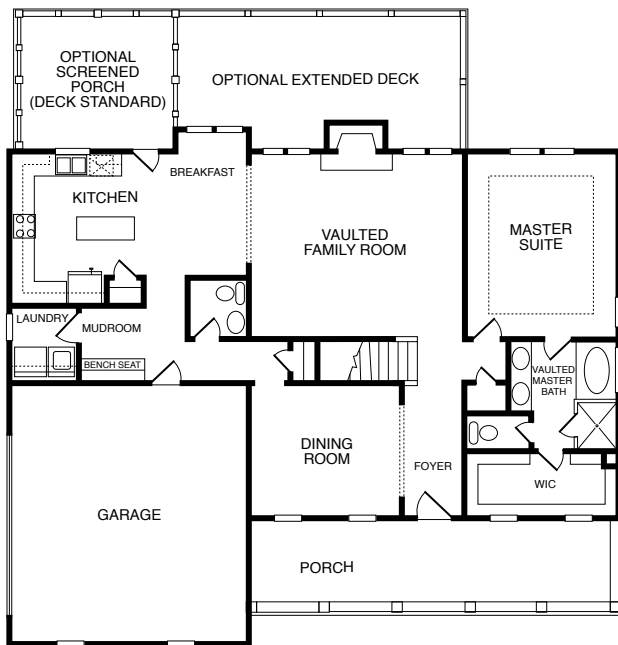

MERIDIAN

2,422 Square Feet

First Floor Master, Two and a half baths.
Meridian is the perfect sized home for any family. The floor plan offers 4 bedrooms and vaulted family room. The deck connected to the back of the home proves to be ideal for entertaining or just relaxing with your family.

First Floor

Second Floor

This information is deemed reliable but not guaranteed. All details and illustrations are approximate and may vary from actual plans and specifications. 12/23/14