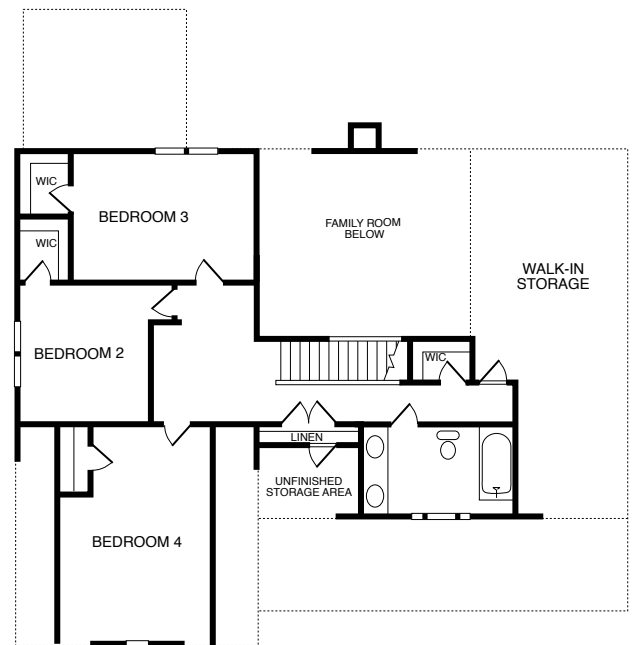

MERIDIAN

2,422 Square Feet

First Floor Master, Two and a half baths.
Meridian is the perfect sized home for any family. The floor plan offers 4 bedrooms and vaulted family room. The deck connected to the back of the home proves to be ideal for entertaining or just relaxing with your family.

First Floor

Second Floor

This information is deemed reliable but not guaranteed. All details and illustrations are approximate and may vary from actual plans and specifications. 12/23/14