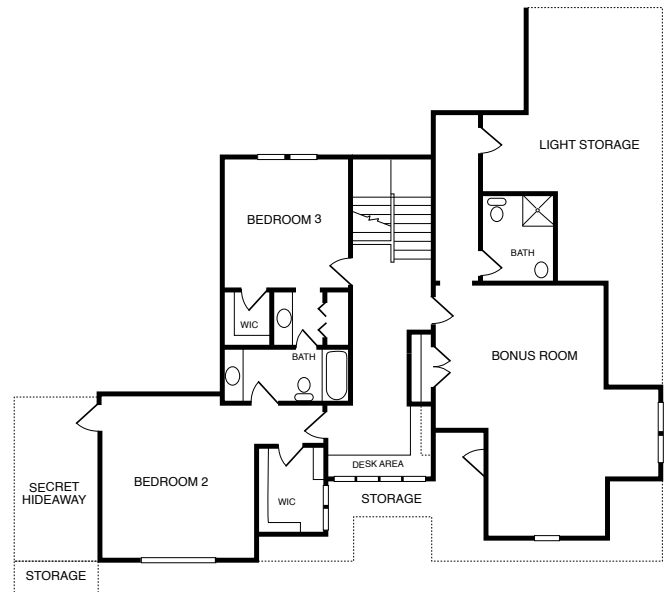

WINTERLAKE

3,636 Square Feet, First Floor Master, Four Baths.
This is the ideal floor plan for those who love to entertain and enjoy the company of others. The spacious, flowing kitchen and living areas are unbeatable and the first floor master offers luxurious and spacious living with a stunning oversized master closet. Don't forget to relax at the rear covered porch while embracing the warmth and sounds of a wood burning fireplace.

First Floor

Second Floor

This information is deemed reliable but not guaranteed. All details and illustrations are approximate and may vary from actual plans and specifications. 02/18/14