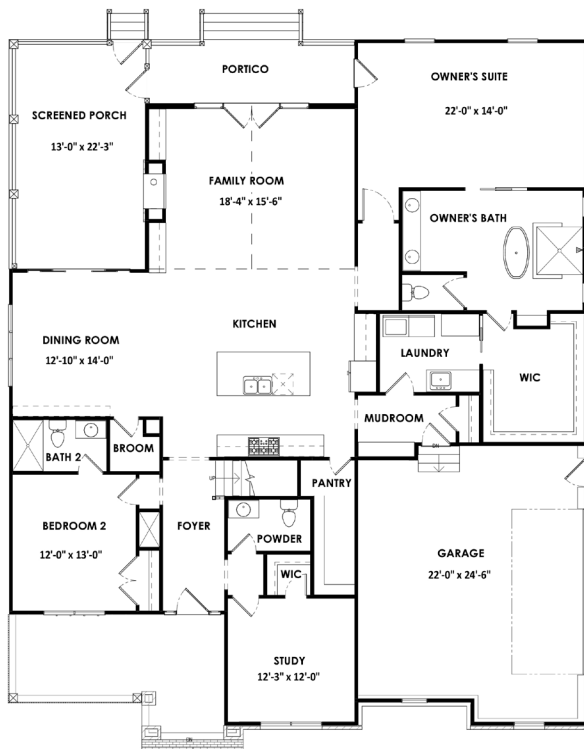

CHATHAM

3,517 Square Feet, Four Bedrooms, Three and a Half Bathrooms. The Chatham offers the perfect amount of living spaces while maintaining a close-knit feel that families love. This home offers a 1st owner's suite, loft area, rear screen porch, 1st floor study, and much more.

First Floor

Second Floor