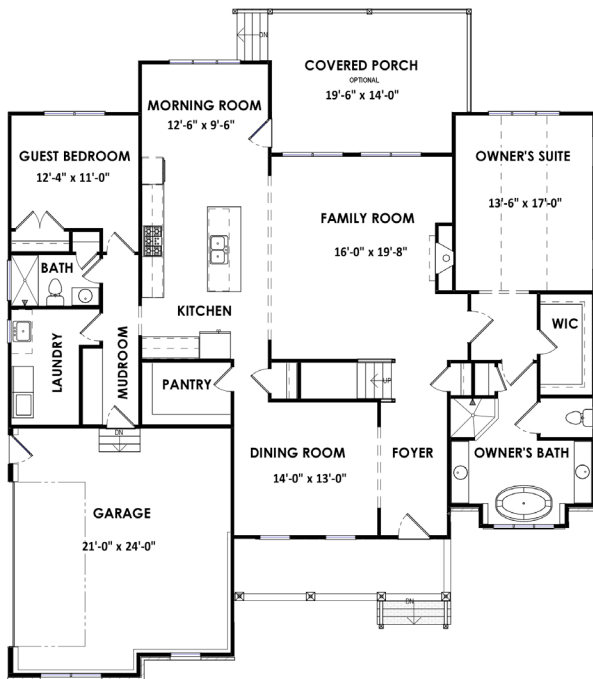

HOMESTEAD

3,549 Square Feet, Six Bedrooms, Four Bathrooms. The Homestead combines the perfect blend of shared areas, with enough space for a family to grow. This home offers a 1st floor guest suite and a 1st floor owner's suite, covered porch, optional 2nd floor rec room, and much more.

First Floor

Second Floor