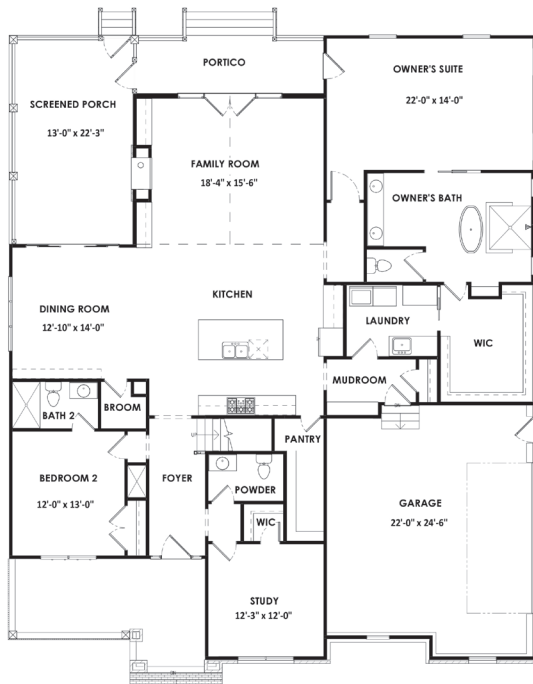

THE CHATHAM
 4 Bedrooms | 3.5 Bathroom | 3,517 sq ft | 1st Floor Owner's Suite

First Floor

Second Floor

This information is deemed reliable but not guaranteed. All details and illustrations are approximate and may vary from actual plans and specifications. 3/5/20