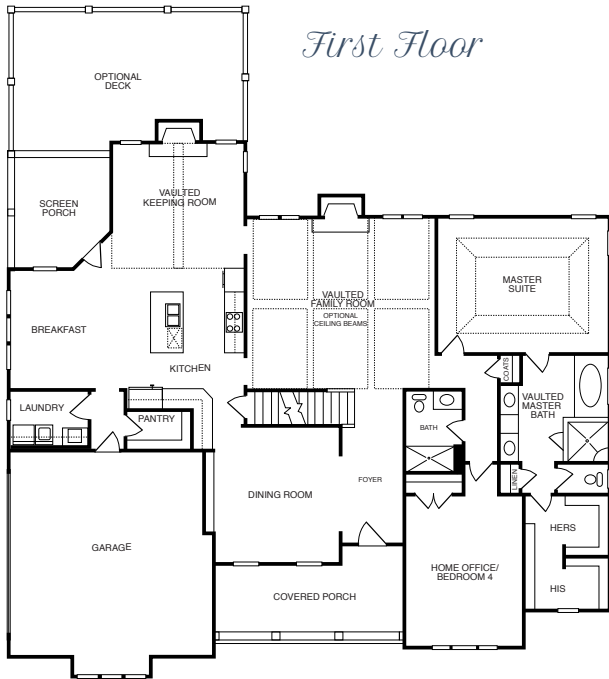

# HARRING CONSTRUCTION

CUSTOM HOME BUILDERS

**THE DOWNING PARK**  
 4 Bedrooms | 4 Bathrooms | 3,497 sq ft | 1st Floor Owner's Suite

*This information is deemed reliable but not guaranteed. All details and illustrations are approximate and may vary from actual plans and specifications. 3/5/20*