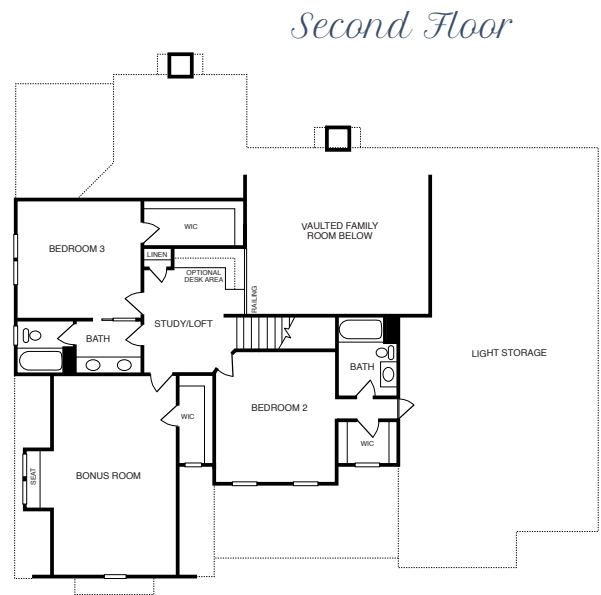

# HARRING CONSTRUCTION

CUSTOM HOME BUILDERS

**THE DOWNING PARK**  
 4 Bedrooms | 4 Bathrooms | 3,497 sq ft | 1st Floor Owner's Suite

*This information is deemed reliable but not guaranteed. All details and illustrations are approximate and may vary from actual plans and specifications. 3/5/20*