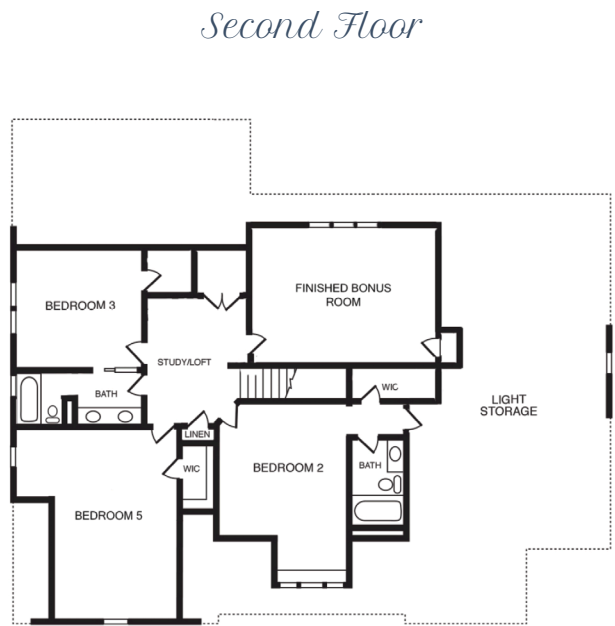

EST. 1993

HARRING CONSTRUCTION

CUSTOM HOME BUILDERS

THE GREYTHORNE
 4-5 Bedrooms | 4 Bathroom | 3,920 sq ft | 1st Floor Guest Suite

This information is deemed reliable but not guaranteed. All details and illustrations are approximate and may vary from actual plans and specifications. 3/5/20