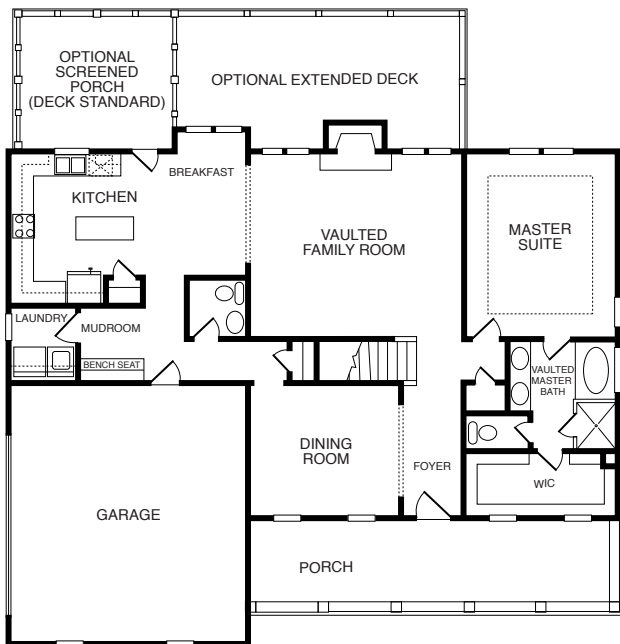

EST. 1993

HARRING CONSTRUCTION

CUSTOM HOME BUILDERS

THE MERIDIAN

4 Bedrooms | 2.5 Bathrooms | 2,422 sq ft | 1st Floor Owner's Suite

First Floor

Second Floor

This information is deemed reliable but not guaranteed. All details and illustrations are approximate and may vary from actual plans and specifications. 3/5/20