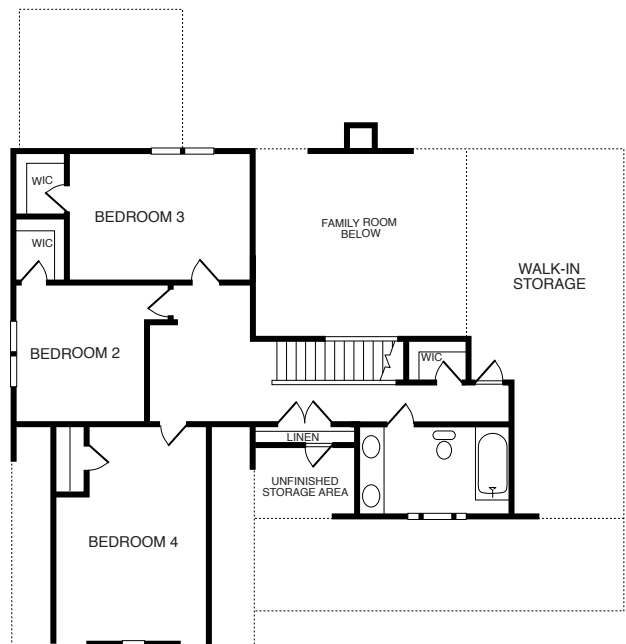

EST. 1993

HARRING CONSTRUCTION

CUSTOM HOME BUILDERS

THE MERIDIAN

4 Bedrooms | 2.5 Bathrooms | 2,422 sq ft | 1st Floor Owner's Suite

First Floor

Second Floor

This information is deemed reliable but not guaranteed. All details and illustrations are approximate and may vary from actual plans and specifications. 3/5/20