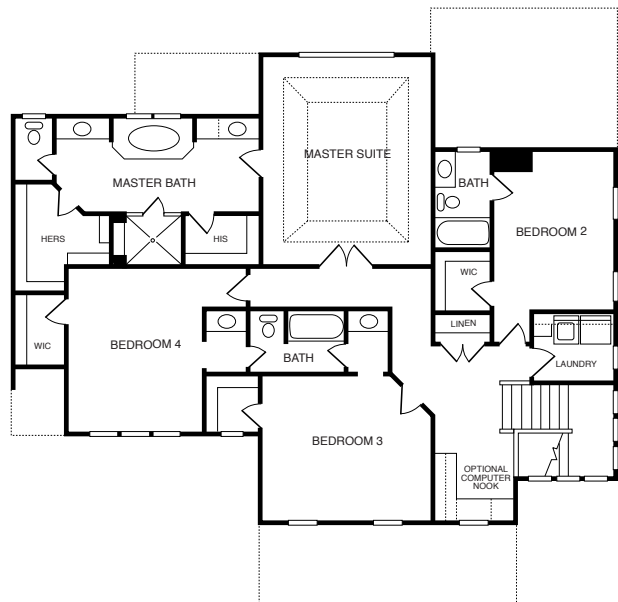

**THE OLDE HERITAGE MANOR**  
 4 Bedrooms | 3.5 Bathrooms | 3,193 sq ft | 1st Floor Owner's Suite

*First Floor*

*Second Floor*

*This information is deemed reliable but not guaranteed. All details and illustrations are approximate and may vary from actual plans and specifications. 3/5/20*