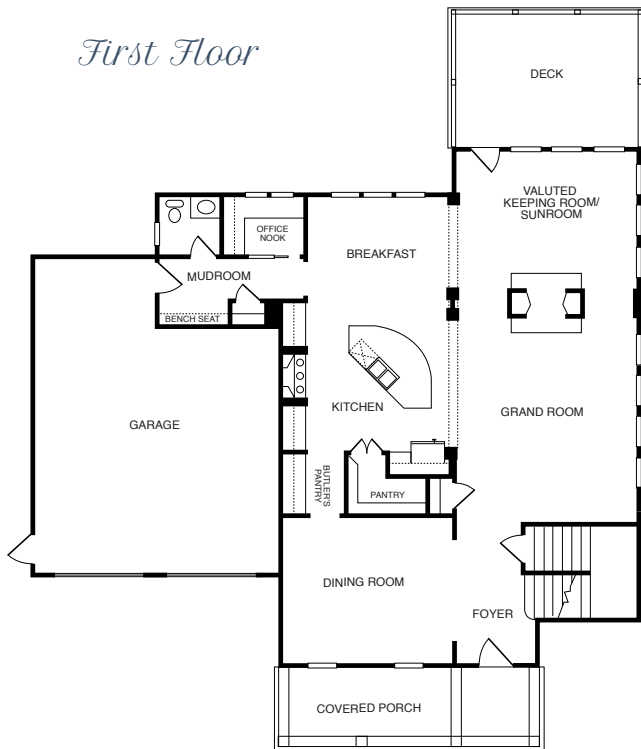

**THE OLDE HERITAGE MANOR**  
 4 Bedrooms | 3.5 Bathrooms | 3,193 sq ft | 1st Floor Owner's Suite

*First Floor*

*Second Floor*

*This information is deemed reliable but not guaranteed. All details and illustrations are approximate and may vary from actual plans and specifications. 3/5/20*