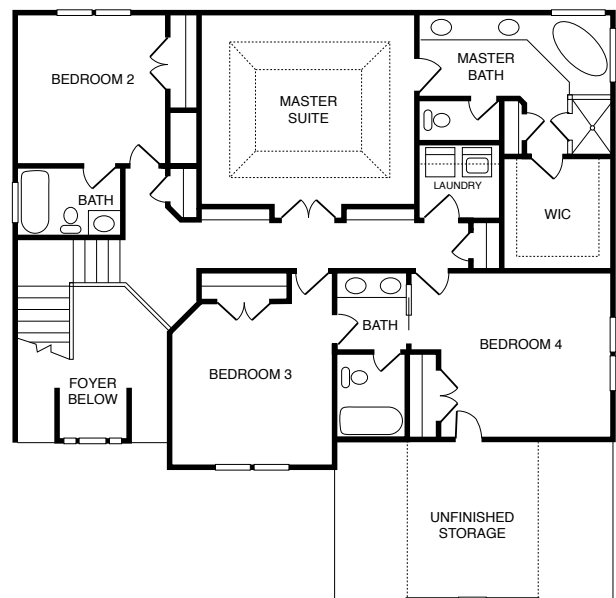

# HARRING CONSTRUCTION

CUSTOM HOME BUILDERS

**THE SAGAMORE**  
 5 Bedrooms | 4 Bathrooms | 2,955 sq ft | 1st Floor Bedroom

*First Floor*

*Second Floor*

*This information is deemed reliable but not guaranteed. All details and illustrations are approximate and may vary from actual plans and specifications. 3/5/20*