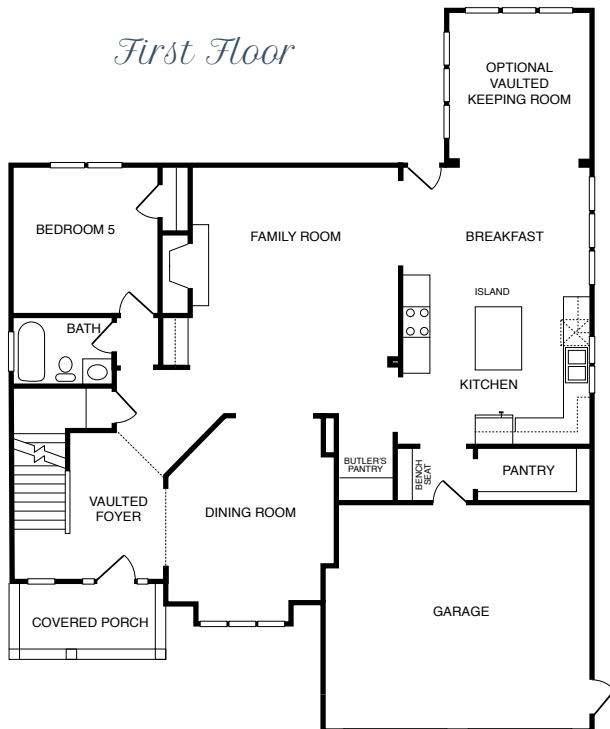

# HARRING CONSTRUCTION

CUSTOM HOME BUILDERS

**THE SAGAMORE**  
 5 Bedrooms | 4 Bathrooms | 2,955 sq ft | 1st Floor Bedroom

*First Floor*

*Second Floor*

*This information is deemed reliable but not guaranteed. All details and illustrations are approximate and may vary from actual plans and specifications. 3/5/20*