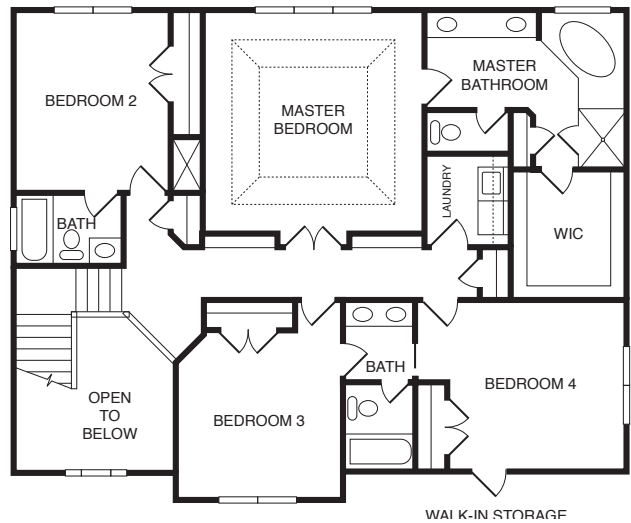

# HARRING CONSTRUCTION

CUSTOM HOME BUILDERS

**THE WESTMORELAND**  
 5 Bedrooms | 4 Bathrooms | 3,100 sq ft | 1st Floor Bedroom

*First Floor*

*Second Floor*

*This information is deemed reliable but not guaranteed. All details and illustrations are approximate and may vary from actual plans and specifications. 3/5/20*