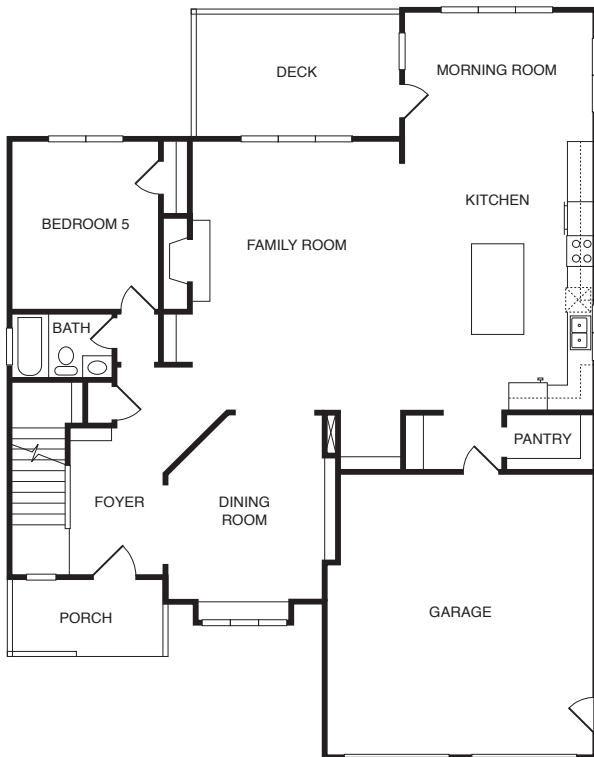

# HARRING CONSTRUCTION

CUSTOM HOME BUILDERS

**THE WESTMORELAND**  
 5 Bedrooms | 4 Bathrooms | 3,100 sq ft | 1st Floor Bedroom

*First Floor*

*Second Floor*

*This information is deemed reliable but not guaranteed. All details and illustrations are approximate and may vary from actual plans and specifications. 3/5/20*