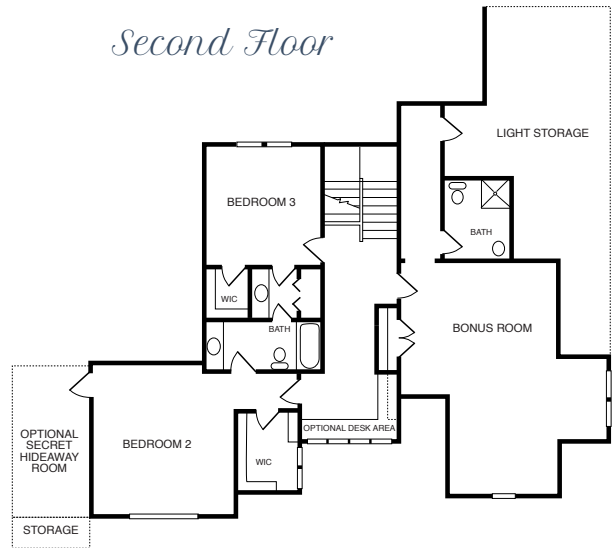

EST. 1993

HARRING CONSTRUCTION

CUSTOM HOME BUILDERS

THE WINTERLAKE
 4 Bedrooms | 4 Bathrooms | 3,795 sq ft | 1st Floor Owner's Suite

First Floor

Second Floor

This information is deemed reliable but not guaranteed. All details and illustrations are approximate and may vary from actual plans and specifications. 3/5/20