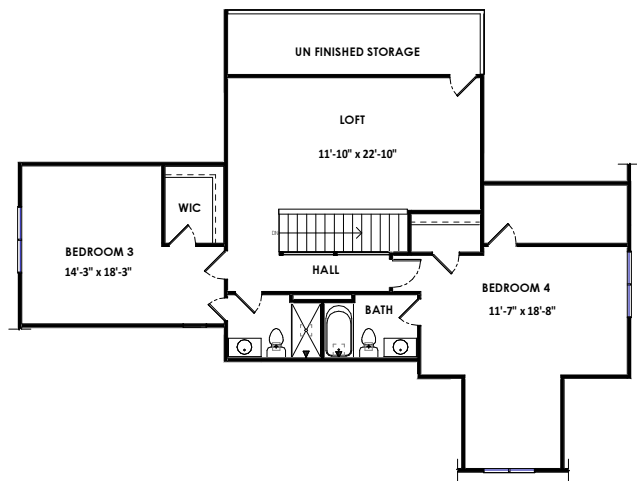

# HARRING CONSTRUCTION

CUSTOM HOME BUILDERS

**THE CHATHAM**  
 4 Bedrooms | 4.5 Bathroom | 3,703 sq ft | 1st Floor Owner's Suite

*First Floor*

*Second Floor*

*This information is deemed reliable but not guaranteed. All details and illustrations are approximate and may vary from actual plans and specifications. 3/5/20*