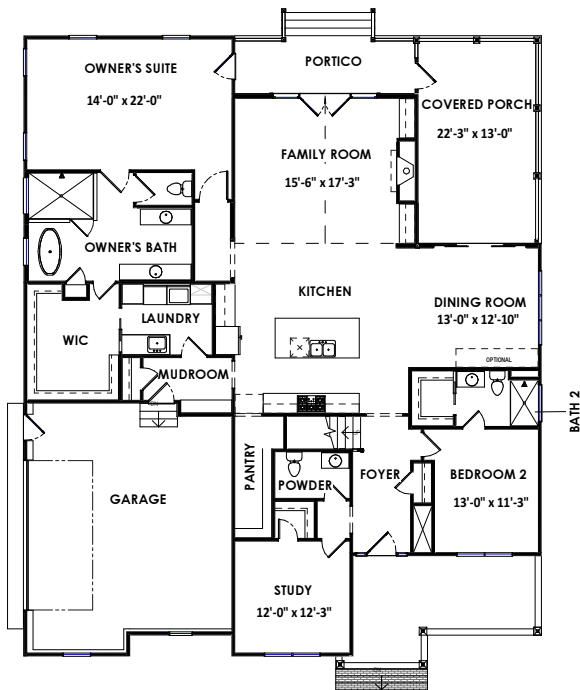

# HARRING CONSTRUCTION

CUSTOM HOME BUILDERS

**THE CHATHAM**  
 4 Bedrooms | 4.5 Bathroom | 3,703 sq ft | 1st Floor Owner's Suite

*First Floor*

*Second Floor*

*This information is deemed reliable but not guaranteed. All details and illustrations are approximate and may vary from actual plans and specifications. 3/5/20*