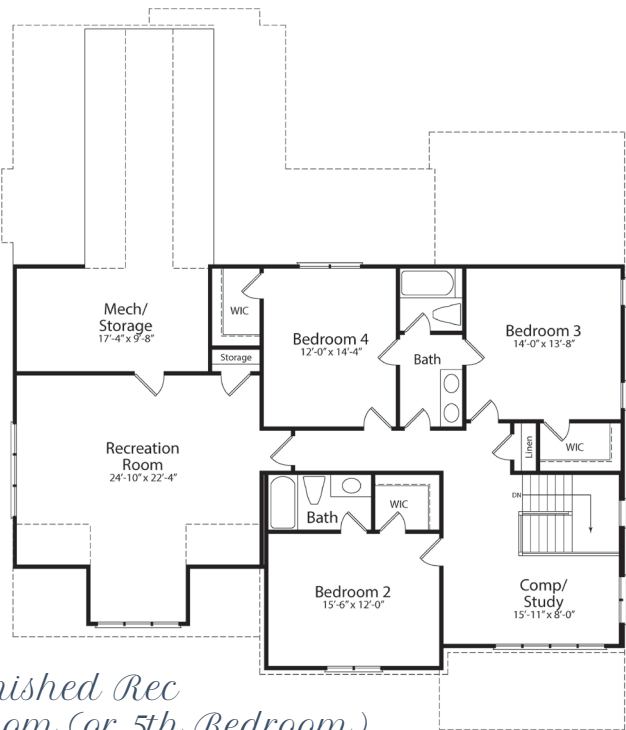

THE FAIRLAWN

4 Bedrooms | 3.5 Bathroom | 3,649 sq ft |
 1st Floor Owner's Suite

First Floor

Second Floor

Finished Rec Room (or 5th Bedroom)

This information is deemed reliable but not guaranteed. All details and illustrations are approximate and may vary from actual plans and specifications. 1/9/24