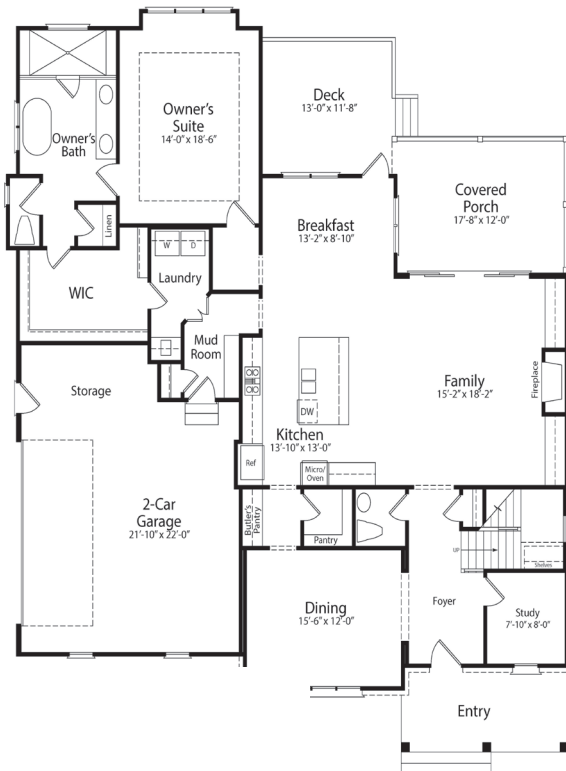

THE FAIRLAWN

4 Bedrooms | 3.5 Bathroom | 3,649 sq ft |
 1st Floor Owner's Suite

First Floor

Second Floor

Finished Rec Room (or 5th Bedroom)

This information is deemed reliable but not guaranteed. All details and illustrations are approximate and may vary from actual plans and specifications. 1/9/24