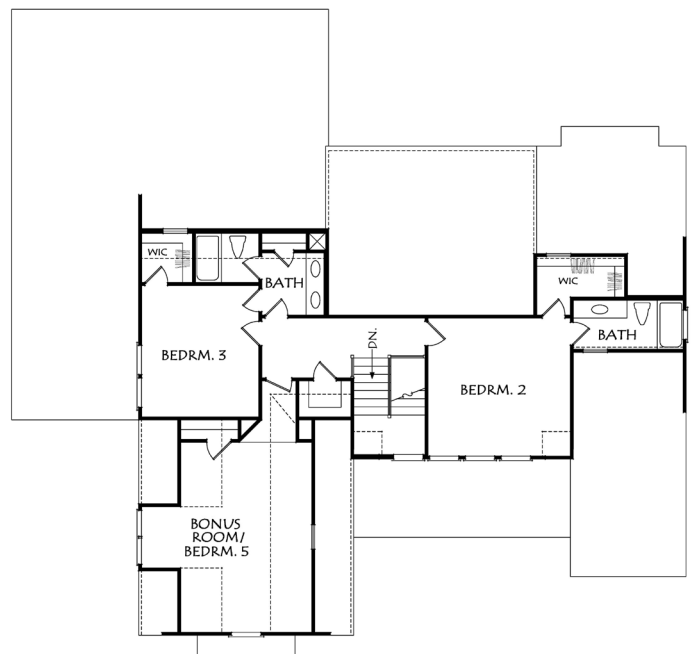

THE ASHEVILLE

4 Bedrooms | 4 Bathroom | 3,237 sq ft |
 1st Floor Owner's Suite

First Floor

Second Floor

This information is deemed reliable but not guaranteed. All details and illustrations are approximate and may vary from actual plans and specifications. 1/29/25