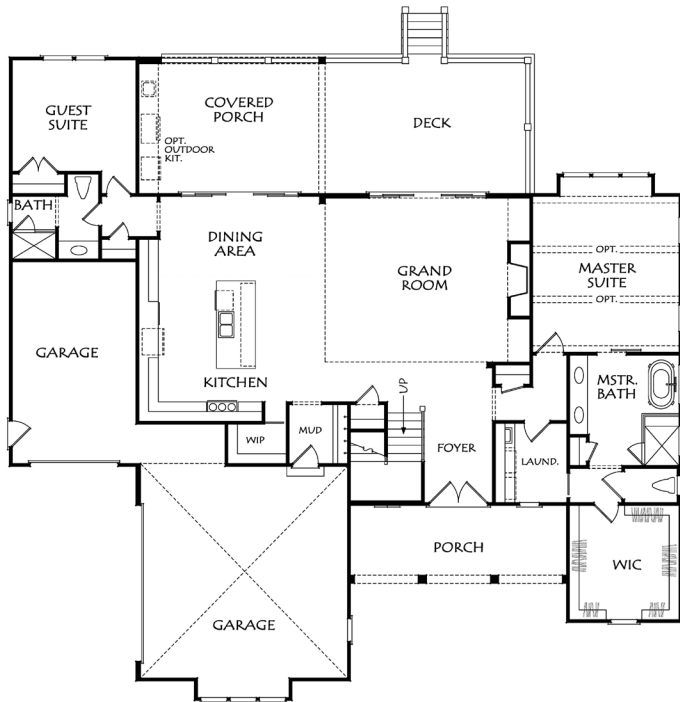

THE ASHEVILLE

4 Bedrooms | 4 Bathroom | 3,237 sq ft |
 1st Floor Owner's Suite

First Floor

Second Floor

This information is deemed reliable but not guaranteed. All details and illustrations are approximate and may vary from actual plans and specifications. 1/29/25