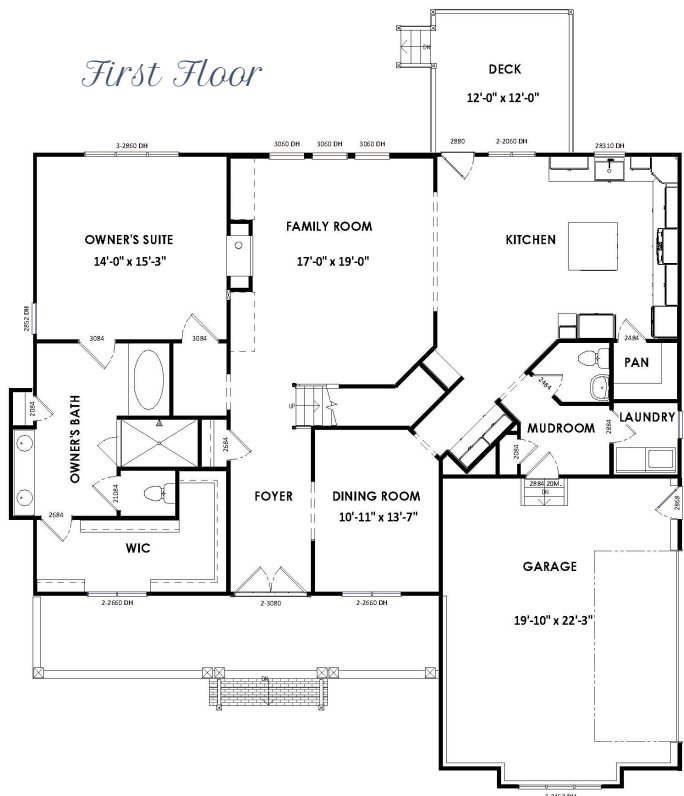

## THE KENSINGTON PARK CHATEAU

5 Bedrooms | 4.5 Bathroom | 3,490 sq ft |  
1st Floor Owner's Suite

*First Floor*

*Second Floor*

*This information is deemed reliable but not guaranteed. All details and illustrations are approximate and may vary from actual plans and specifications. 1/9/24*