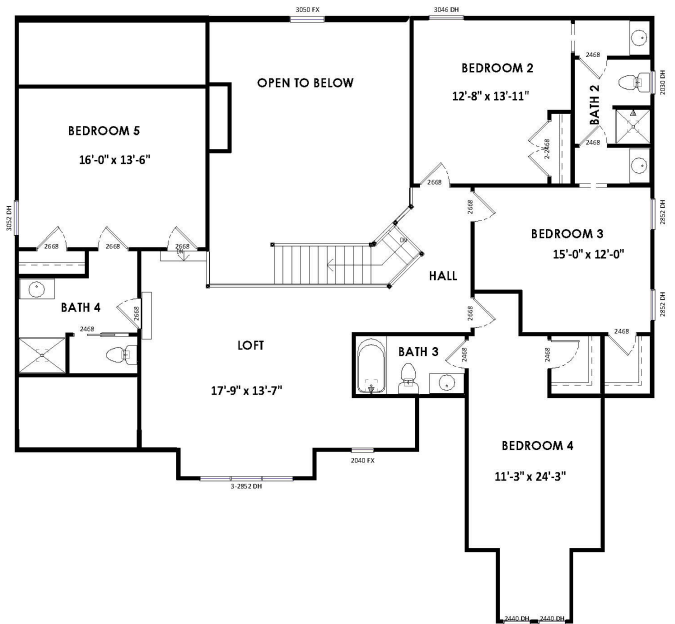

## THE KENSINGTON PARK CHATEAU

5 Bedrooms | 4.5 Bathroom | 3,490 sq ft |  
1st Floor Owner's Suite

*First Floor*

*Second Floor*

*This information is deemed reliable but not guaranteed. All details and illustrations are approximate and may vary from actual plans and specifications. 1/9/24*