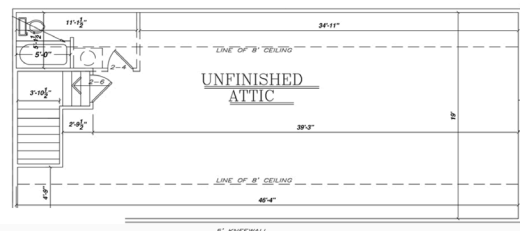

EST. 1993

HARRING CONSTRUCTION

CUSTOM HOME BUILDERS

THE WESTMORELAND II
 4 Bedrooms | 4 Bathrooms | 3,268 sq ft | 1st Floor Bedroom

First Floor

Second Floor

Third Floor

This information is deemed reliable but not guaranteed. All details and illustrations are approximate and may vary from actual plans and specifications. 3/5/20