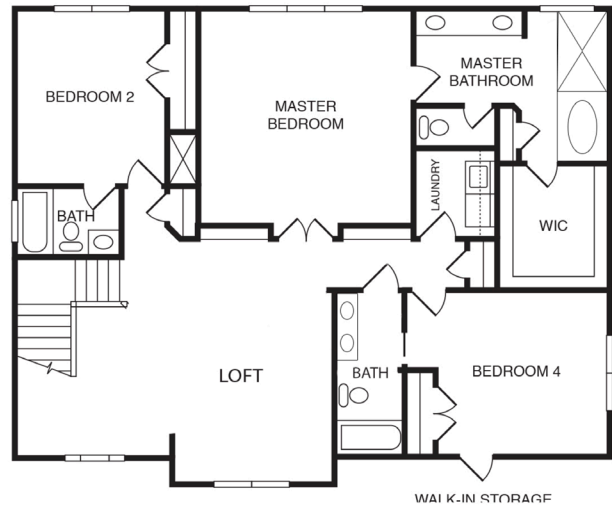

EST. 1993

HARRING CONSTRUCTION

CUSTOM HOME BUILDERS

THE WESTMORELAND II
 4 Bedrooms | 4 Bathrooms | 3,268 sq ft | 1st Floor Bedroom

First Floor

Second Floor

Third Floor

This information is deemed reliable but not guaranteed. All details and illustrations are approximate and may vary from actual plans and specifications. 3/5/20