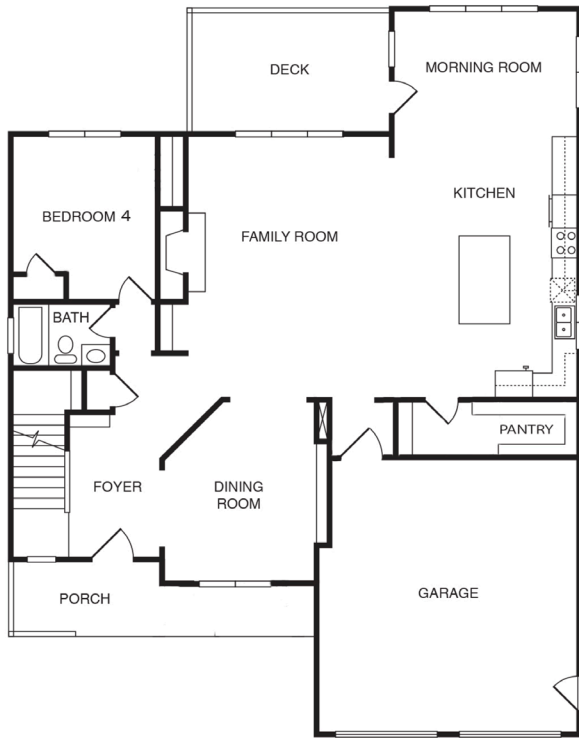

EST. 1993

HARRING CONSTRUCTION

CUSTOM HOME BUILDERS

THE WESTMORELAND II
 4 Bedrooms | 4 Bathrooms | 3,268 sq ft | 1st Floor Bedroom

First Floor

Second Floor

Third Floor

This information is deemed reliable but not guaranteed. All details and illustrations are approximate and may vary from actual plans and specifications. 3/5/20